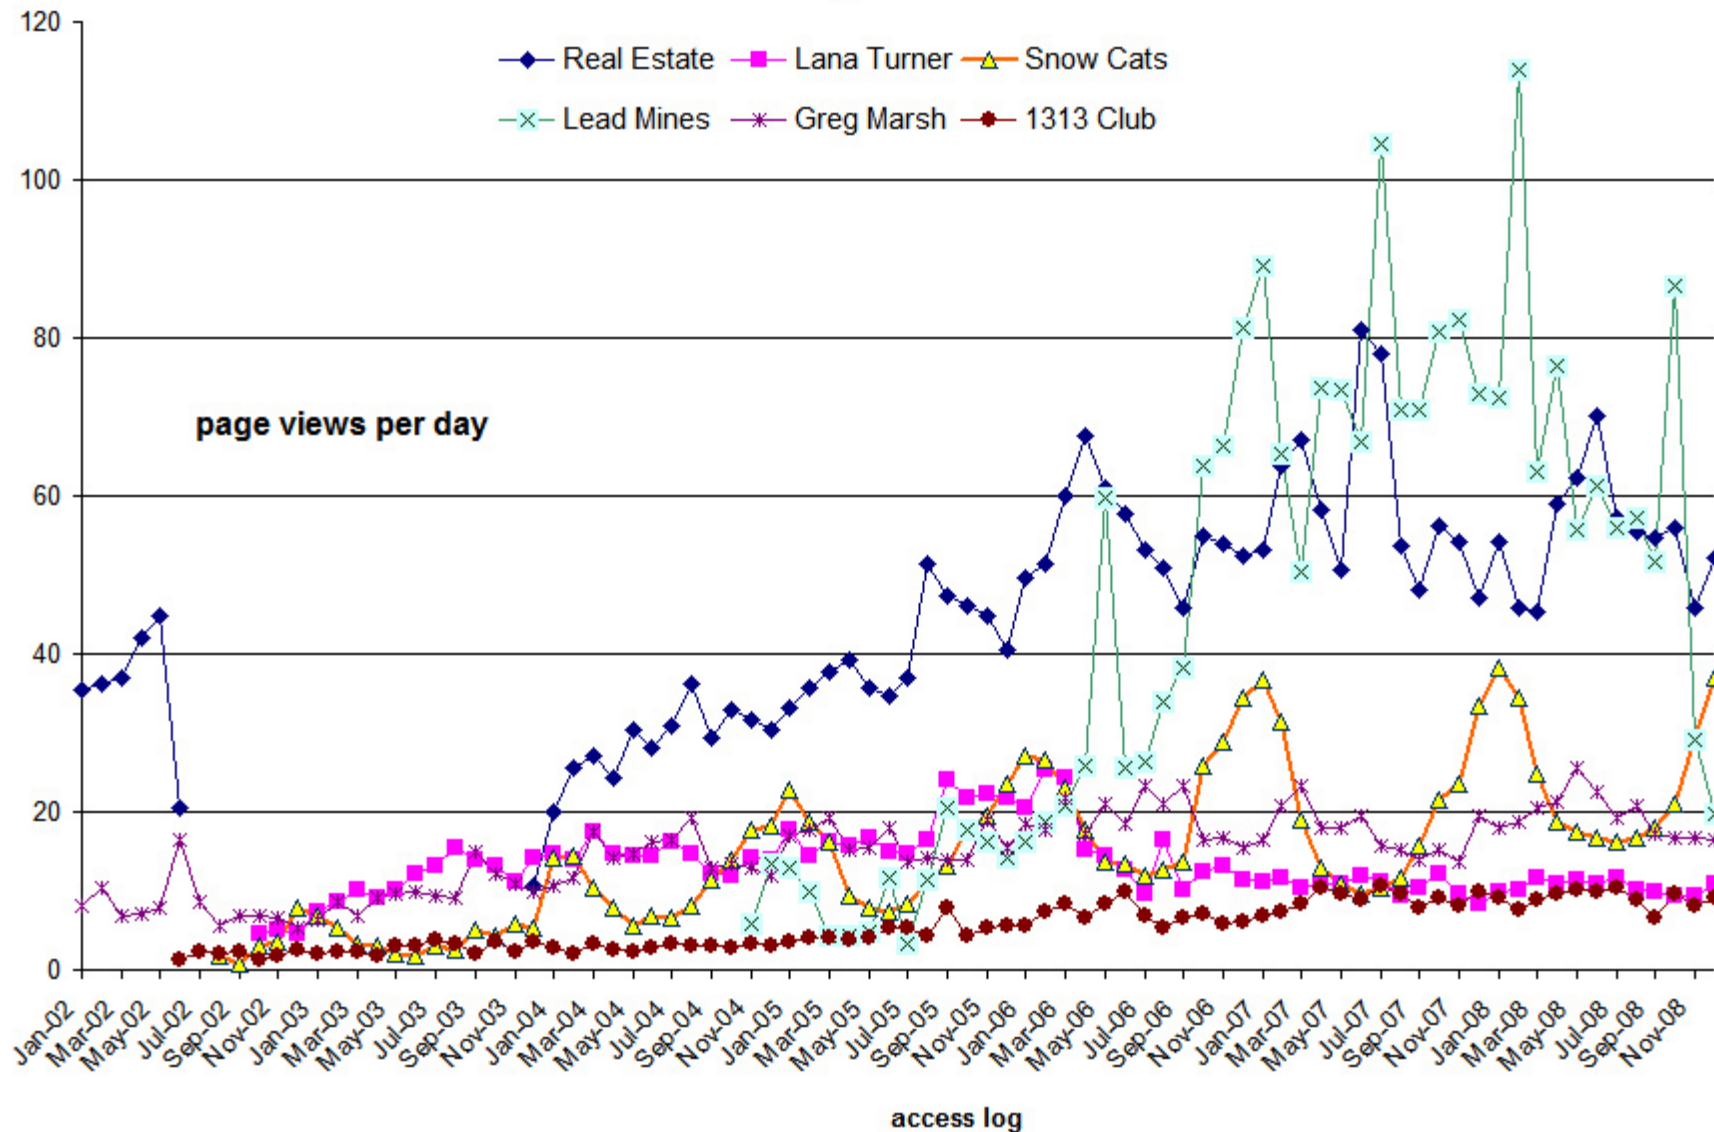

Various Pages and Suites

- Real Estate
- Lana Turner
- Snow Cats
- Lead Mines
- Greg Marsh
- 1313 Club

page views per day

access log